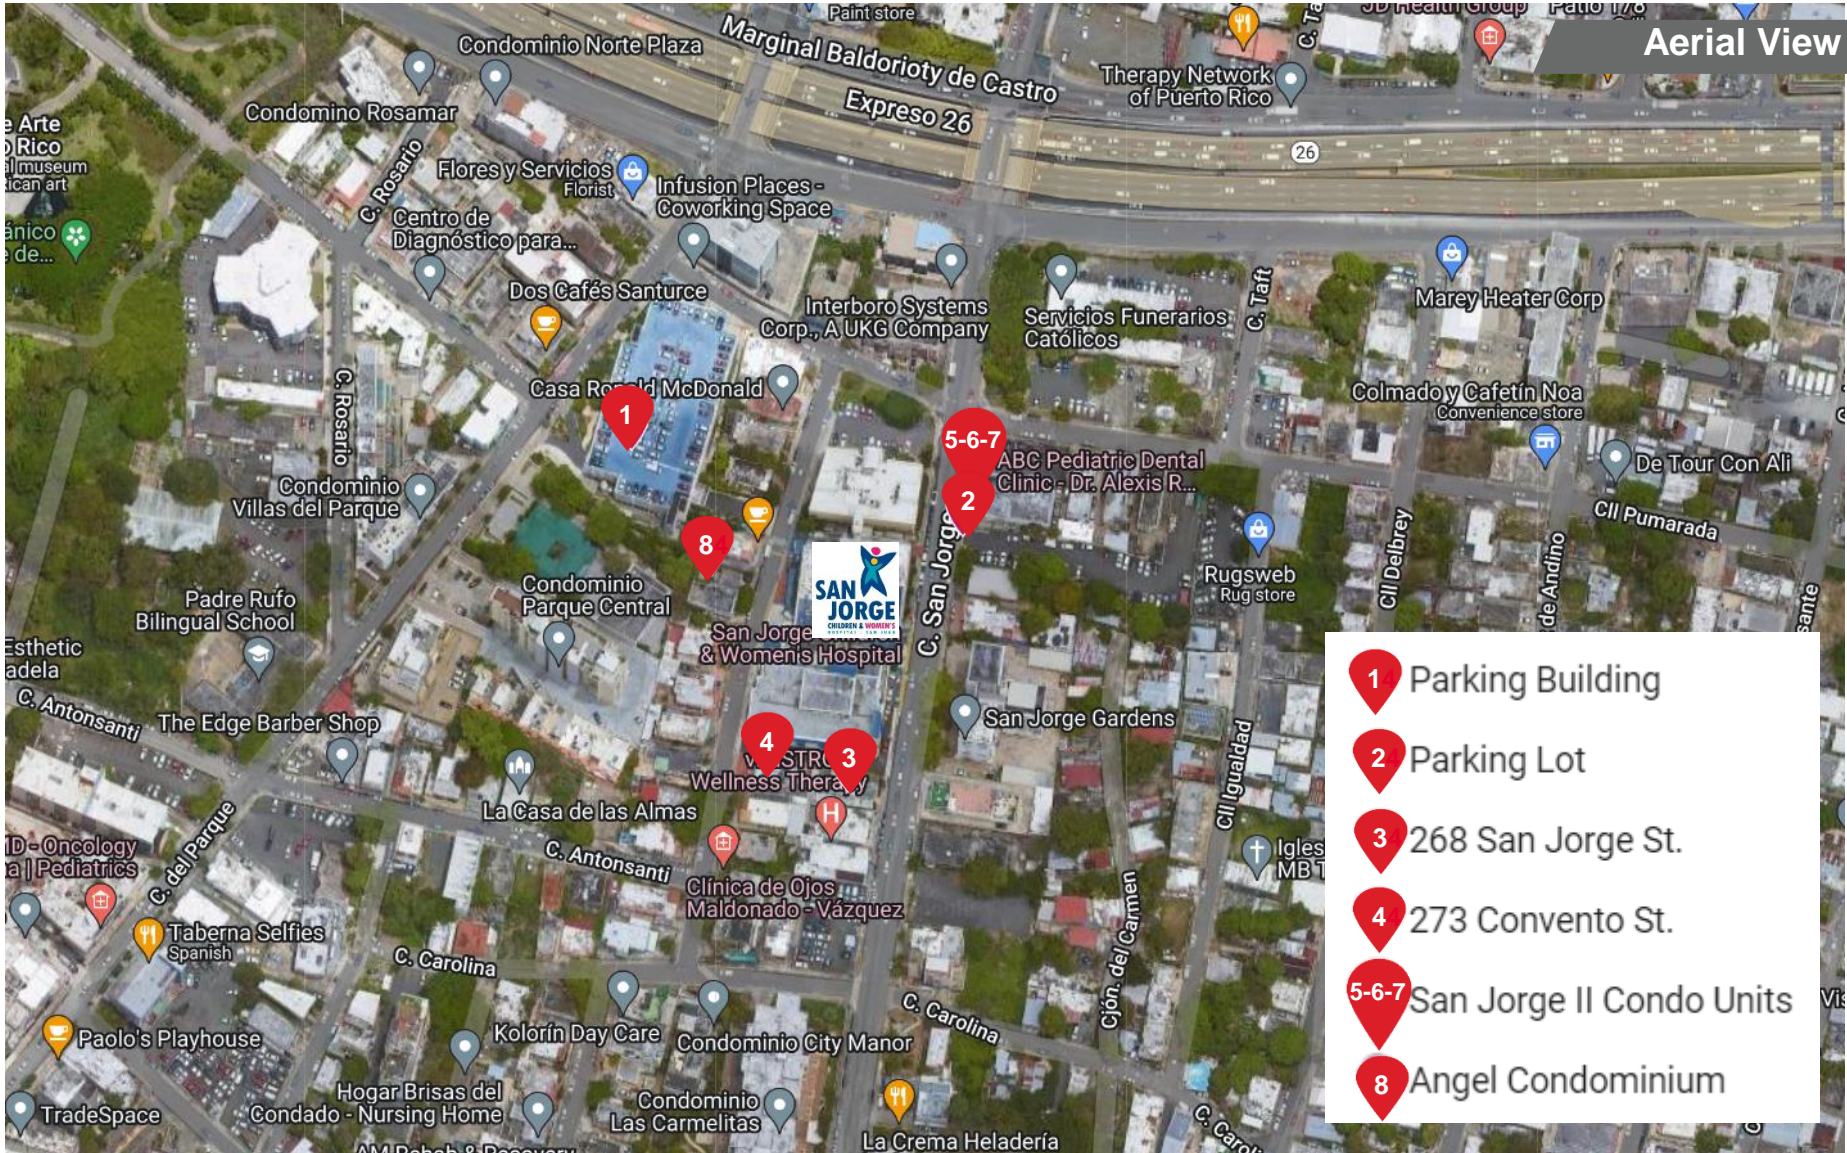

[propertyconceptscommercial.com](http://propertyconceptscommercial.com)

**Aerial View**

- 1** Parking Building
- 2** Parking Lot
- 3** 268 San Jorge St.
- 4** 273 Convento St.
- 5-6-7** San Jorge II Condo Units
- 8** Angel Condominium

**Map**

- 1** Parking Building
- 2** Parking Lot
- 3** 268 San Jorge St.
- 4** 273 Convento St.
- 5-6-7** San Jorge II Condo Units
- 8** Angel Condominium

## Aerial View to the Properties