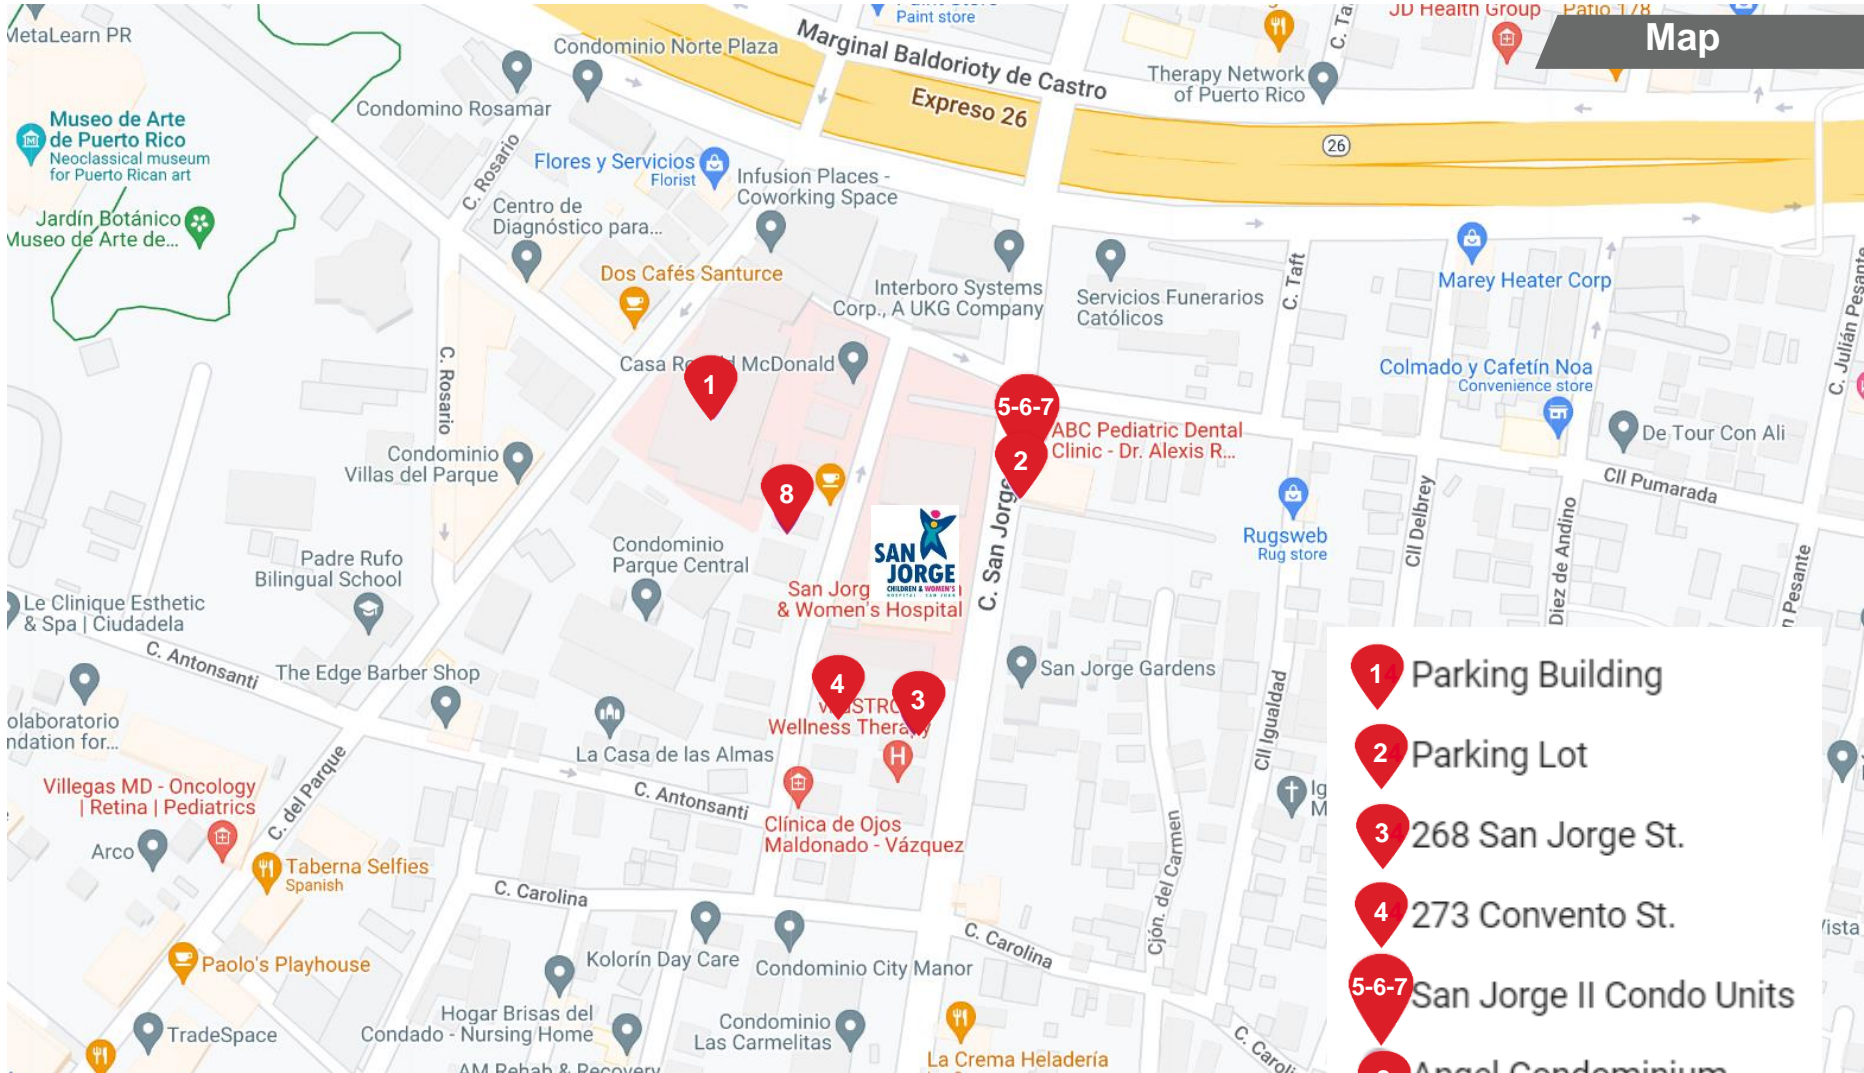

[propertyconceptscommercial.com](http://propertyconceptscommercial.com)

**Aerial View**

- 1** Parking Building
- 2** Parking Lot
- 3** 268 San Jorge St.
- 4** 273 Convento St.
- 5-6-7** San Jorge II Condo Units
- 8** Angel Condominium

**Map**

- 1** Parking Building
- 2** Parking Lot
- 3** 268 San Jorge St.
- 4** 273 Convento St.
- 5-6-7** San Jorge II Condo Units
- 8** Angel Condominium

## Aerial View to the Properties